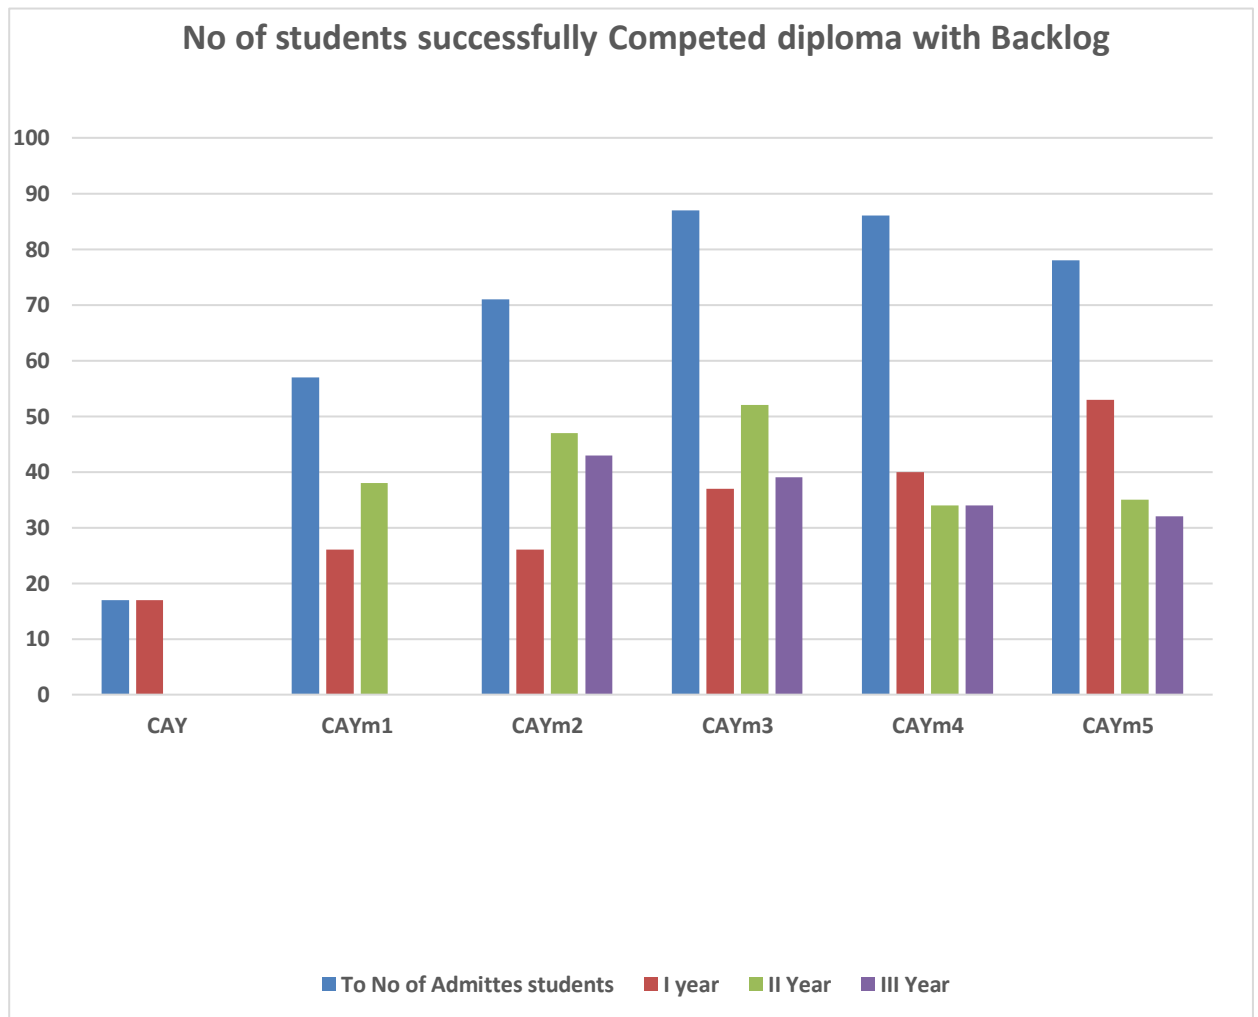

Year of entry	N1 + N2 + N3 (As defined above)	Number of students who have successfully graduated (Students with backlog in stipulated period of study)		
		I Year	II Year	III Year
CAY	17	17	NA	NA
CAYm1	57	26	38	NA
CAYm2	71	26	47	43
CAYm3 (LYG)	87	37	52	39
CAYm4 (LYGm1)	86	40	34	34
CAYm5 (LYGm2)	78	53	35	32

T.N.02 Students cleared with backlogs