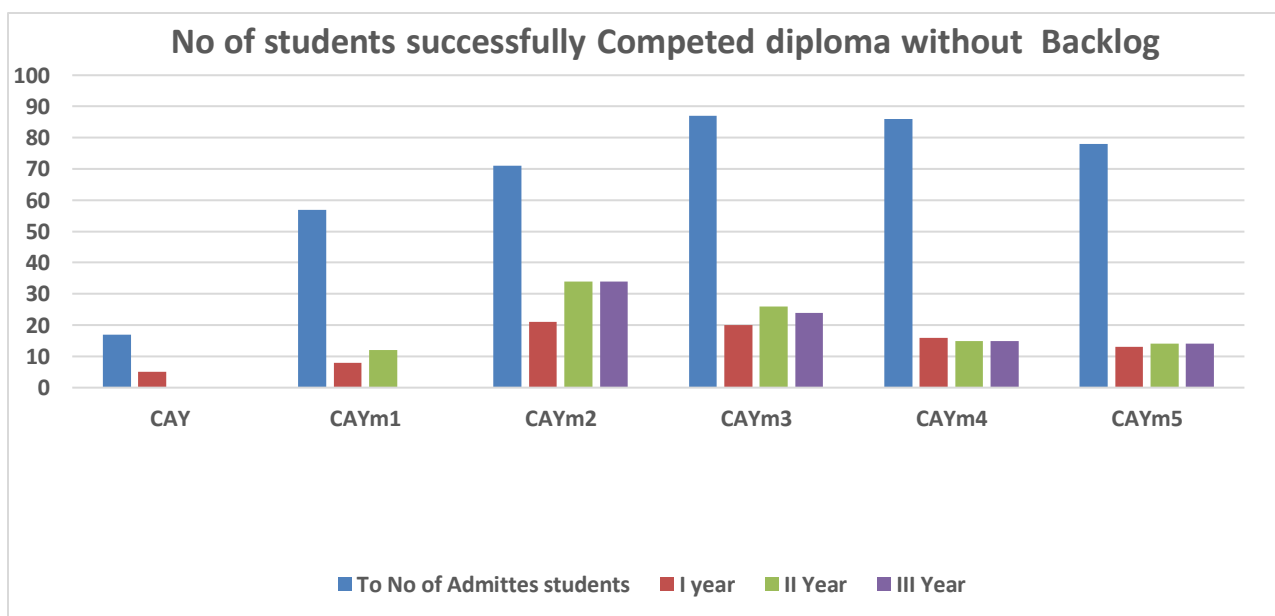

SANT GAJANAN MAHARAJ RURAL POLYTECHNIC, MAHAGAON

(INST.MSBTE CODE: 0965, INST.DTE CODE: D6442)

Site- Chinchewadi, Tal- Gadhinglaj, Dist-Kolhapur

Department of Civil Engineering

Year of entry	N1 + N2 + N3 (As defined above)	Number of students who have successfully graduated without backlogs in any semester/year of study (Without Backlog means no compartment or failures in any semester/year of study)		
		I Year	II Year	III Year
CAY	17	05	NA	NA
CAYm1	57	08	12	NA
CAYm2	71	21	34	34
CAYm3 (LYG)	87	20	26	24
CAYm4 (LYGm1)	86	16	15	15
CAYm5 (LYGm2)	78	13	14	14

T.N.01 Students cleared without backlogs