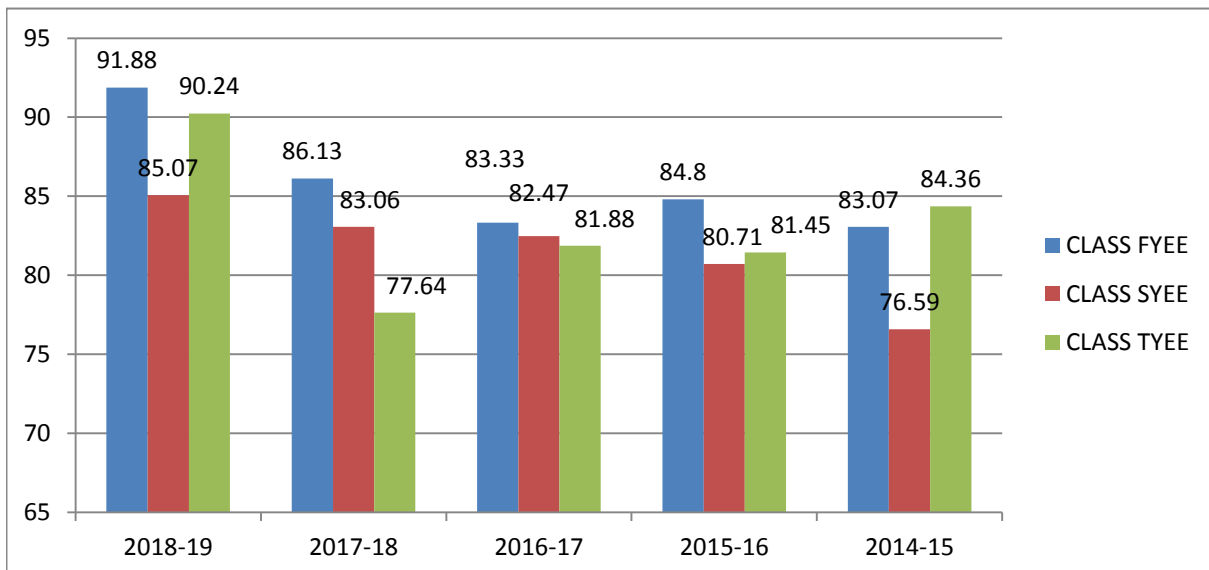

SANT GAJANAN MAHARAJ RURAL POLYTECHNIC MAHAGAON
DEPARTMENT OF ELECTRICAL ENGINEERING
YEARWISE DEPRTMENT TOPPERS LIST

TOPPERS LIST SUMMER 2019		
CLASS	STUDENT NAME	RESULT
TYEE	HARER SHAMRAO SHIVAJI	90.24
SYEE	PATIL MAYURI MARUTI	85.07
FYEE	DARUTE SUSHANT SHIVAJI	91.88

TOPPERS LIST SUMMER 2018		
CLASS	STUDENT NAME	RESULT
TYEE	MORE ATHARV RAJENDRA	77.64
SYEE	MANGUTKAR PRAMILA VASANT	83.06
FYEE	KURADE KAJAL TANAJI	86.13

TOPPERS LIST SUMMER 2017		
CLASS	NAME	RESULT
TYEE	PATIL UMESH BABAJI	81.88
SYEE	PATEL TAUFIQ ANSAR	82.47
FYEE	MANGUTKAR PRAMILA VASANT	83.33

TOPPERS LIST SUMMER 2016		
CLASS	NAME	RESULT
TYEE	PRATHAMESH SANJAY CHUNGADI	81.45
SYEE	UMESH BABAJI PATIL	80.71
FYEE	PATEL TAUFIQ ANSAR	84.8

TOPPERS LIST SUMMER 2015		
CLASS	NAME	RESULT
TYEE	PATIL MEGHA RAVASAHEB	84.36
SYEE	PATIL ROHINIO VILAS	76.59
FYEE	PATIL UMESH BABAJI	83.07