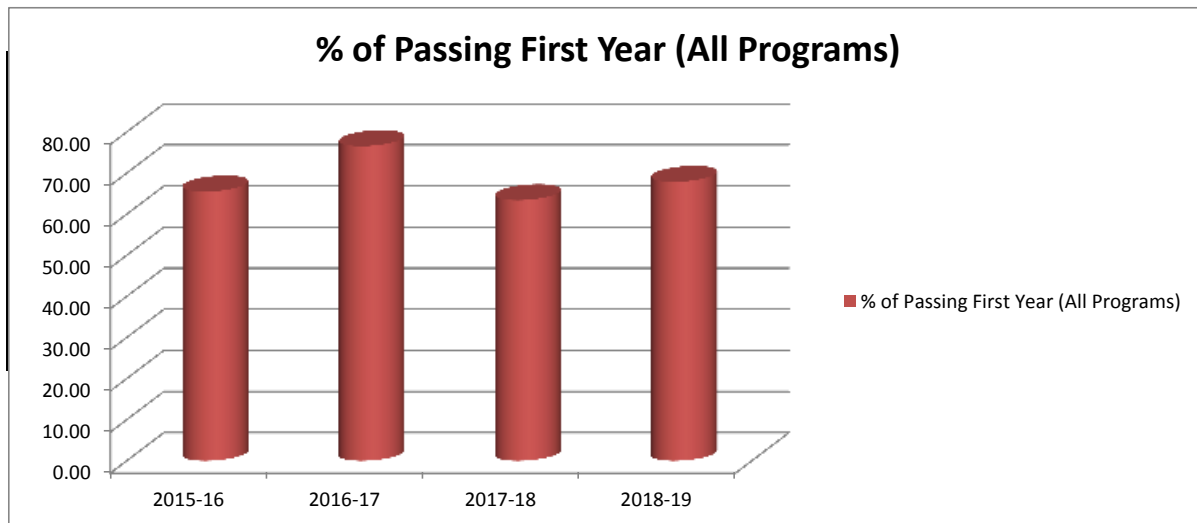

Department of Science & Humanity (First Year)