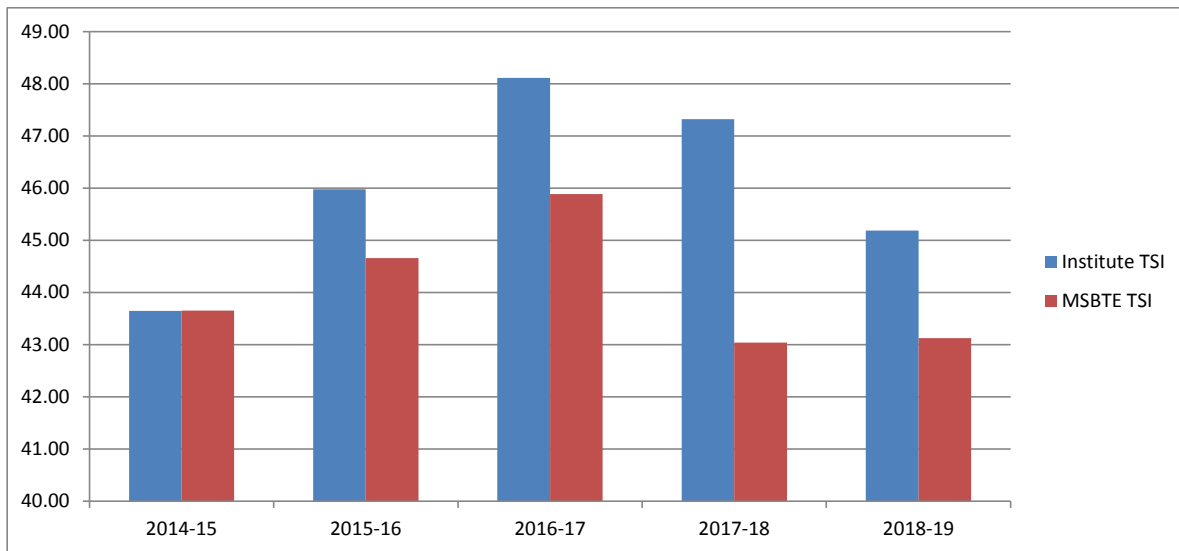

Sant Gajanan Maharaj Rural Polytechnic, Mahagaon

Theory Score Index (Institute vs Maharashtra State Board of Technical Education, Mumbai (MSBTE))

Academic Year	Institute TSI	MSBTE TSI
2014-15	43.64	43.65
2015-16	45.98	44.66
2016-17	48.11	45.88
2017-18	47.32	43.04
2018-19	45.19	43.12